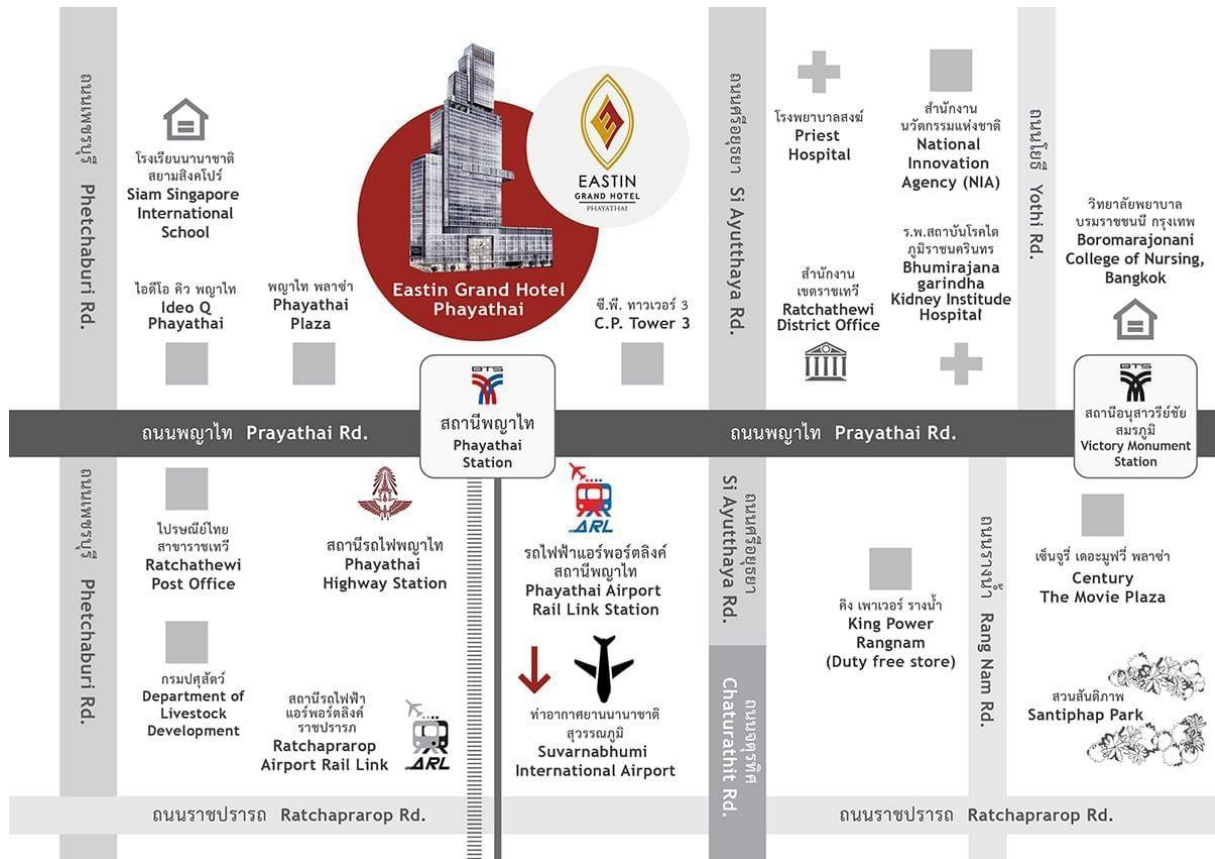

Location Map of the Meeting Venue

Eastin Grand Hotel Phayathai

Phayathai Grand Ballroom, 6th Floor, Eastin Grand Hotel Phayathai

No. 18 Phayathai Road, Thung Phayathai Subdistrict, Ratchathewi District, Bangkok 10400

Tel. 0-2483-2899

Travel by Public Transportation

- BTS Skytrain: Phayathai BTS Station, Exit 1
- Public Bus: Nos. 29, 34, 36,54, 59, 172, 177, 187