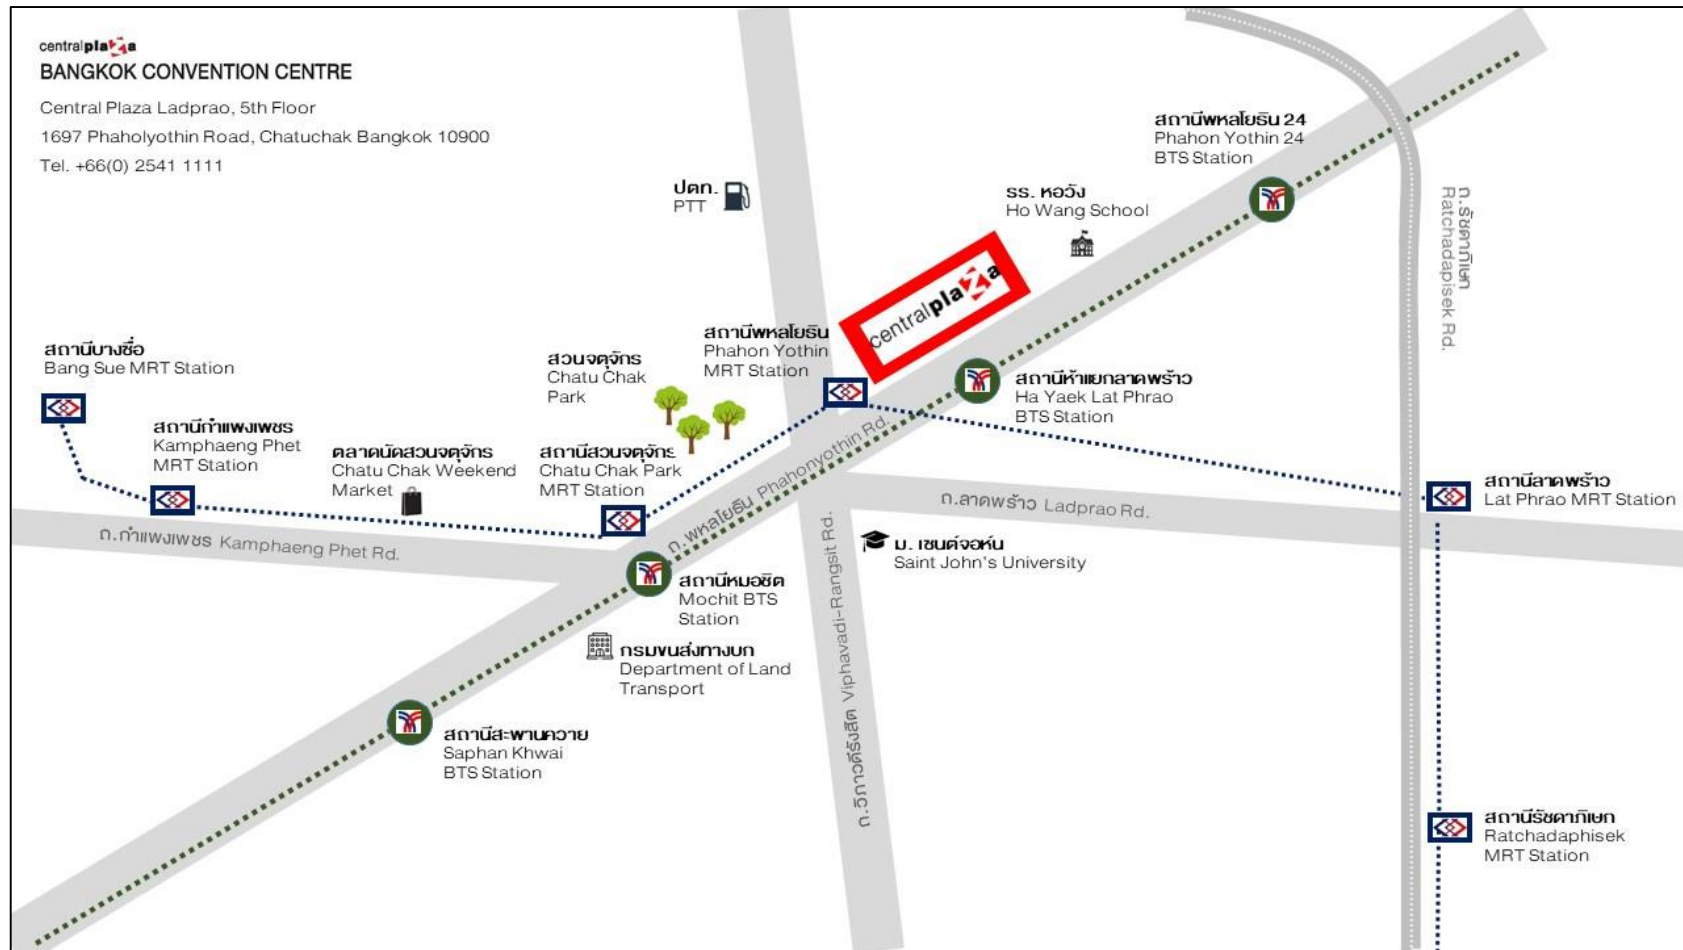

Location Map of the Meeting Venue

- MRT : Phaholyothin MRT Station
- Bus : 8, 26, 27, 28, 29, 34, 38, 39, 44, 52, 59, 63, 77, 90, 92, 96, 107, 108, 129, 134, 136, 138, 145, 177, 191, 502, 503, 509, 510, 517, 524, 528, 529, 545
- BTS Skytrain : Ha Yaek Lat Phrao BTS Station, Exit 1
- Car : Located at Ladprao five-way intersection, opposite Union Mall. Accessible via two main roads, Phaholyothin Road and Vibhavadi-Rangsit Road